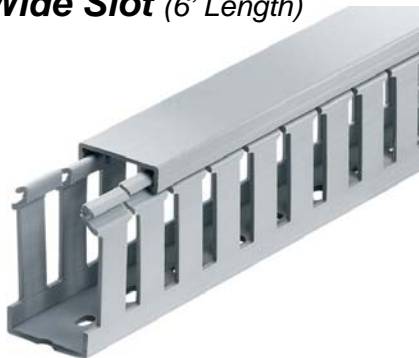

PANEL CHANNEL - WIDE SLOT

Ty-Duct Panel Channel – Wide Slot (6’ Length)

WIDE SLOT- Wide fingers and slots increase rigidity and enable insertion of bundles.

Equipped with a base score line and has an improved flush sidewall and cover style.

Also available in **WHITE & BLACK**, and **INTRINSIC BLUE**. replace “**G**” in part number with **W, B, or I**

- W** = **WHITE**
- B** = **EBONY**
- I** = **INTRINSIC BLUE**

Size availability of other colors may vary. Feel free to contact us for updated detailed information.

TY-DUCT FEATURES * Constructed of flame-retardant PVC. * Lead-free construction. * Versatile North American and DIN Standard mounting holes enables same duct for multiple applications * V-Shaped slot lead-in enables easier and faster wire insertion. * Rounded edges keep hands and wires free of abrasion. * Dual score lines are designed to yield clean break-offs at the base of the slot and the duct. * Restricted slot design makes sure that wires are held with or without the cover inserted. NOTE: Cover Lids sold separately.

PANEL CHANNEL - NARROW SLOT

Ty-Duct Panel Channel – Narrow Slot (6' Length)

NARROW SLOT- Smaller, tighter number of fingers for more concise harnessing. Finger design restricts wire from slipping along the edge, creates 2 or 3 levels of wire service.