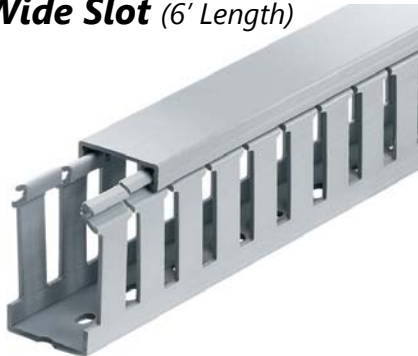

Ty-Duct Panel Channel

PANEL CHANNEL - WIDE SLOT

Ty-Duct Panel Channel – Wide Slot (6' Length)

Wide fingers and slots increase rigidity and enable insertion of bundles.

Also available in **WHITE & BLACK**, replace “G” in part number with “W” or a “B”

Part #	Width x Height	Color	Cost Ea 6' Length	Carton Qty
TYD1X1WPG6	1" x 1"	Gray	Call for Pricing	20
TYD1X2WPG6	x 2"	Gray	"	20
TYD1X3WPG6	x 3"	Gray	"	20
TYD1X4WPG6	x 4"	Gray	"	10
TYD15X15WPG6	1.5" x 1.5"	Gray	Call for Pricing	20
TYD15X2WPG6	x 2"	Gray	"	20
TYD15X3WPG6	x 3"	Gray	"	20
TYD2X2WPG6	2" x 2"	Gray	Call for Pricing	20
TYD2X3WPG6	x 3"	Gray	"	10
TYD2X4WPG6	x 4"	Gray	"	10
TYD3X3WPG6	3" x 3"	Gray	Call for Pricing	10
TYD34WPG6	x 4"	Gray	"	10
TYD4X4WPG6	4" x 4"	Gray	Call for Pricing	10

PANEL CHANNEL - NARROW SLOT

Ty-Duct Panel Channel – Narrow Slot (6' Length)

Smaller, tighter number of fingers for more concise harnessing. Finger design restricts wire from slipping along the edge, creates 2 or 3 levels of wire service.

TY-DUCT FEATURES * Constructed of flame-retardant PVC. * Lead-free construction. * Versatile North American and DIN Standard mounting holes enables same duct for multiple applications * V-Shaped slot lead-in enables easier and faster wire insertion. * Rounded edges keep hands and wires free of abrasion. * Dual score lines are designed to yield clean break-offs at the base of the slot and the duct. * Restricted slot design makes sure that wires are held with or without the cover inserted. NOTE: Cover Lids sold separately.