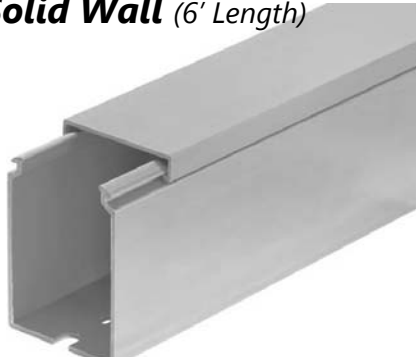

PANEL CHANNEL - NARROW SLOT

Ty-Duct Panel Channel – Narrow Slot (6' Length)

Smaller, tighter number of fingers for more concise harnessing. Finger design restricts wire from slipping along the edge, creates 2 or 3 levels of wire service.

Part #	Width x Height	Color	Cost Ea 6' Length	Carton Qty
TYD1X1NPG6	1" x 1"	Gray	Call for Pricing	20
TYD1X2NPG6	x 2"	Gray	"	20
TYD1X3NPG6	x 3"	Gray	"	20
TYD1X4NPG6	x 4"	Gray	"	10
TYD15X15NPG6	1.5" x 1.5"	Gray	Call for Pricing	20
TYD15X2NPG6	x 2"	Gray	"	20
TYD15X3NPG6	x 3"	Gray	"	20
TYD2X2NPG6	2" x 2"	Gray	Call for Pricing	20
TYD2X3NPG6	x 3"	Gray	"	10
TYD2X4NPG6	x 4"	Gray	"	10
TYD3X3NPG6	3" x 3"	Gray	Call for Pricing	10
TYD34NPG6	x 4"	Gray	"	10
TYD4X4NPG6	4" x 4"	Gray	"	10

TY-DUCT FEATURES * Constructed of flame-retardant PVC. * Lead-free construction. * Versatile North American and DIN Standard mounting holes enables same duct for multiple applications * V-Shaped slot lead-in enables easier and faster wire insertion. * Rounded edges keep hands and wires free of abrasion. * Dual score lines are designed to yield clean break-offs at the base of the slot and the duct. * Restricted slot design makes sure that wires are held with or without the cover inserted. NOTE: Cover Lids sold separately.

Ty-Duct Panel Channel

PANEL CHANNEL – SOLID WALL

Ty-Duct Panel Channel – Solid Wall (6' Length)

Engineered to restrict wire access. Equipped with a base score line and has an improved flush sidewall and cover style.